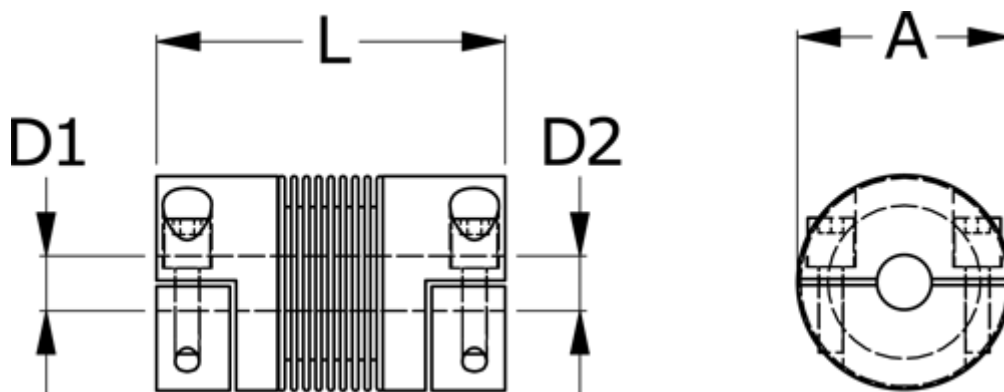

Data Sheet

Article number: 33302H00200320312

Description: Bellow coupling type 2H size20
Length 32 mm, bore 3/12 mm

Measures

A	= 25
D1	= 3
D2	= 12
L	= 32
Nom. torque NM (Tkn)	= 2